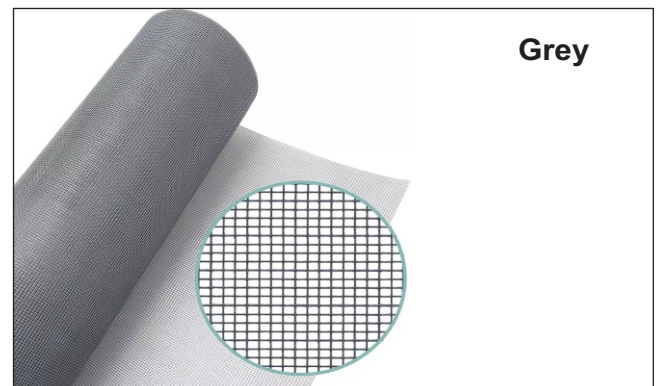

These doors are available in special colours upon request.

Colours Available in Aluminium Profiles

www.sunrisescreens.net

Colours Available in Pleated Screens

Colours Available in Roller Fly Screens

Environment protection
Formaldehyde Content : 0

Waterproof
Grade of getting wet ; grade -3

Prevent Dirty
Grade of oil resistant : grade-6

Fadeless
Color fastness degree : grades-7

SUNRISE BUILDING SYSTEMS

Manufacturers & Exporters of Worlds Finest Insect Screen Systems