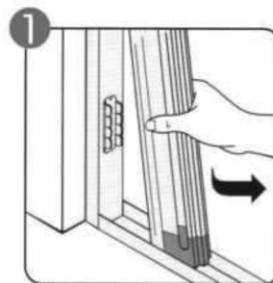

Characteristics of Roller Insect Screen

26 MM PLEATED MESH

26 mm Pleated Mesh is a pleated design from Taiwan which can take high wind pressure. The retractable system with wider openings option allows maximum visibility & fresh air. These Fly Screens are ideal for tilt & turn windows , casement windows & doors. and also for large opening bifold doors.

Advantage of Zig Zag Easy-to-Clean System

PREMIUM DETACHABLE PLEATED MESH

Premium Detachable is a pleated design from Taiwan with user friendly feature at the bottom for easy access. The retractable system with wider opening option allows maximum visibility & fresh air. These fly Screens are ideal for large Balconies, Verandas, French doors & bifold doors.

Advantage of Zig Zag Easy-to-Clean System

BARRIER FREE MESH DOOR

Barrier free is a pleated from Taiwan with user friendly feature at the bottom for easy access. The retractable system with wider opening option allows maximum visibility & fresh air. These fly Screens are ideal for large Balconies, Verandas, French doors & bifold doors.