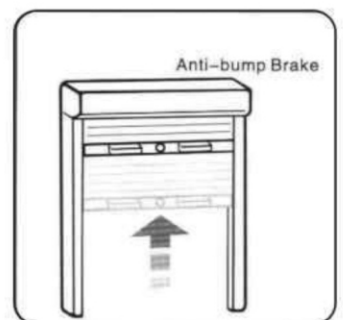

Characteristics of Roller Insect Screen

26 MM PLEATED MESH

26 mm Pleated Mesh is a pleated design from Taiwan which can take high wind pressure. The retractable system with wider openings option allows maximum visibility & fresh air. These Fly Screens are ideal for tilt & turn windows , casement windows & doors. and also for large opening bifold doors.