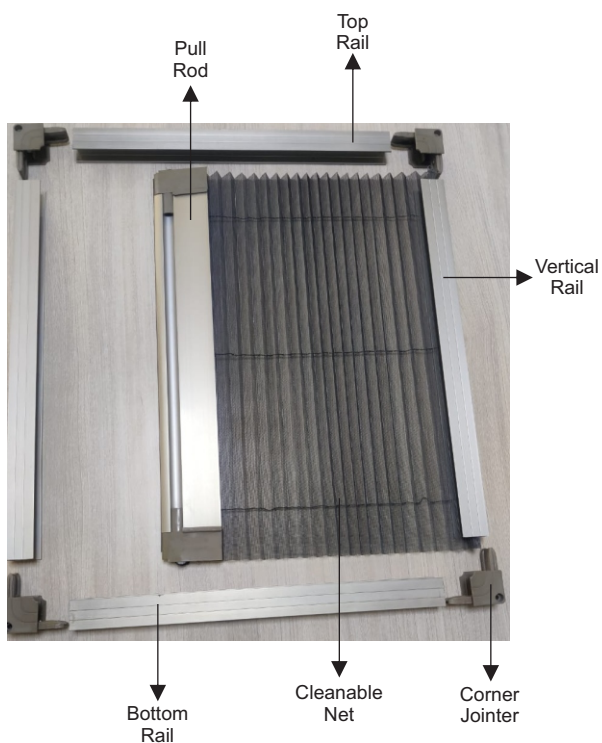

Bronze

BRONZE SCREEN

ROLLER INSECT SCREEN

Roller screen is made of spring loaded mechanism with one touch releasing feature and with anti bump break system
The mesh used in roller system is of fiber glass
Washable , fire retardent & lead free.

Characteristics of Roller Insect Screen

26 MM PLEATED MESH

26 mm Pleated Mesh is a pleated design from Taiwan which can take high wind pressure. The retractable system with wider openings option allows maximum visibility & fresh air. These Fly Screens are ideal for tilt & turn windows , casement windows & doors. and also for large opening bifold doors.