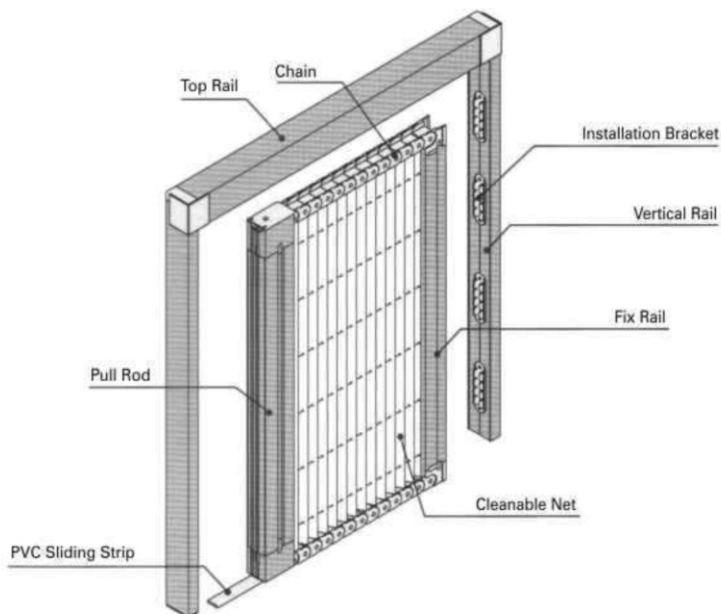

Characteristics of Roller Insect Screen

26 MM PLEATED MESH

26 mm Pleated Mesh is a pleated design from Taiwan which can take high wind pressure. The retractable system with wider openings option allows maximum visibility & fresh air. These Fly Screens are ideal for tilt & turn windows , casement windows & doors. and also for large opening bifold doors.

Advantage of Zig Zag Easy-to-Clean System

PREMIUM DETACHABLE PLEATED MESH

Premium Detachable is a pleated design from Taiwan with user friendly feature at the bottom for easy access. The retractable system with wider opening option allows maximum visibility & fresh air. These fly Screens are ideal for large Balconies, Verandas, French doors & bifold doors.

Advantage of Zig Zag Easy-to-Clean System

BARRIER FREE MESH DOOR

Barrier free is a pleated from Taiwan with user friendly feature at the bottom for easy access. The retractable system with wider opening option allows maximum visibility & fresh air. These fly Screens are ideal for large Balconies, Verandas, French doors & bifold doors.

Remove the screen panel

Unfold the screen

Clean the mesh with water sparying

Dry the mesh in the air, then mount it

HONEYCOMB PARTITION DOOR

Honeycomb Partition Doors is a pleated design blind doors from Taiwan with user friendly feature at the bottom for easy access.