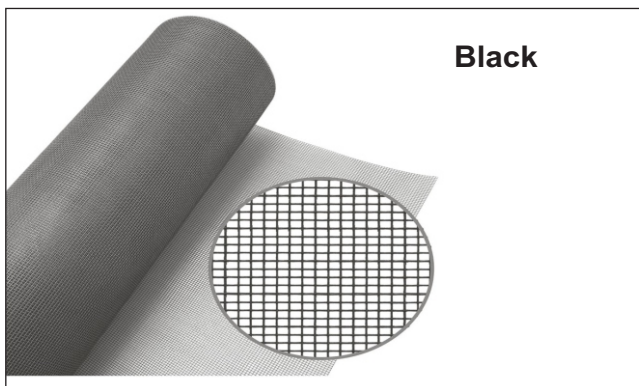

These doors are available in special colours upon request.

Colours Available in Aluminium Profiles

www.sunrisescreens.net

Colours Available in Pleated Screens

Colours Available in Roller Fly Screens

Environment protection
Formaldehyde Content : 0

Waterproof
Grade of getting wet ; grade -3

Prevent Dirty
Grade of oil resistant : grade-6

Fadeless
Color fastness degree : grades-7

SUNRISE BUILDING SYSTEMS

Manufacturers & Exporters of Worlds Finest Insect Screen Systems