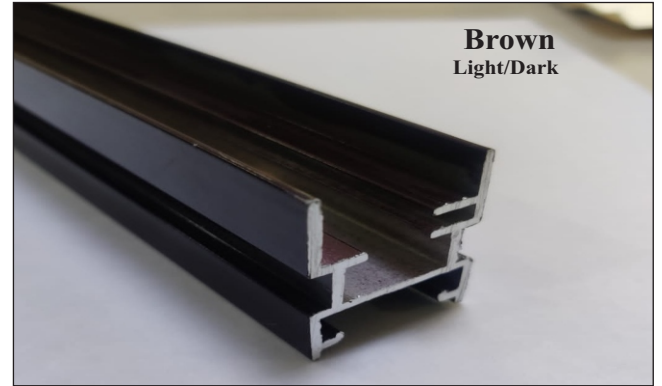

The frame of the hinged door screen is sturdy and comes in a choice of colours

That includes off white & brown.

We also provide phifer stainless steel mesh.

We offer exclusive phifer pet screen for safety from pets.

These doors are available in special colours upon request.

Colours Available in Aluminium Profiles

www.sunrisescreens.net

Colours Available in Pleated Screens

Colours Available in Roller Fly Screens

Environment protection
Formaldehyde Content : 0