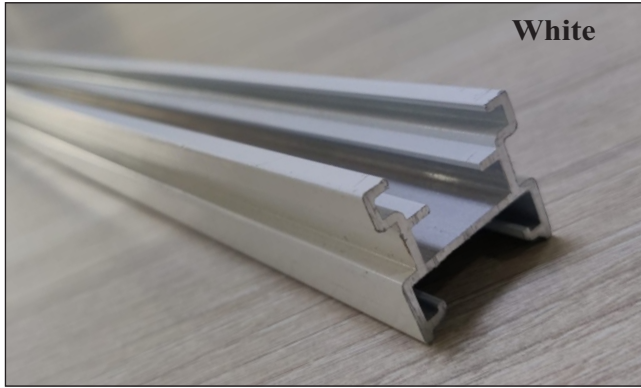

Colours Available in Aluminium Profiles

www.sunrisescreens.net