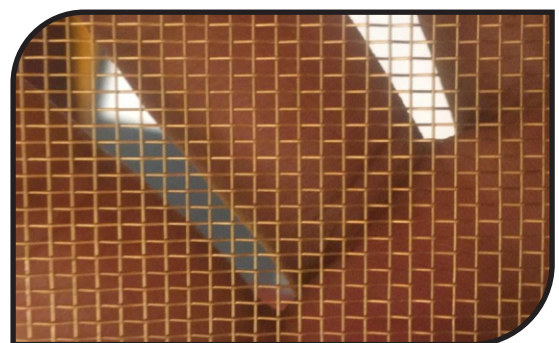

AVAILABLE COLOURS

Grey

Black

FIBER GLASS
STANDARD INSECT SCREENS

Grey

Black

TuffScreen
Standard Heavy-Duty Insect Screening

Grey

Black

PetScreen
PET-RESISTANT INSECT SCREENING

Grey

Black

NATURAL SS MESH

Grey

Black

SS BLACK COATED MESH

Characteristics of Roller Insect Screen

26 MM PLEATED MESH

26 mm Pleated Mesh is a pleated design from Taiwan which can take high wind pressure. The retractable system with wider openings option allows maximum visibility & fresh air. These Fly Screens are ideal for tilt & turn windows , casement windows & doors. and also for large opening bifold doors.

Advantage of Zig Zag Easy-to-Clean System

PREMIUM DETACHABLE PLEATED MESH

Premium Detachable is a pleated design from Taiwan with user friendly feature at the bottom for easy access. The retractable system with wider opening option allows maximum visibility & fresh air. These fly Screens are ideal for large Balconies, Verandas, French doors & bifold doors.