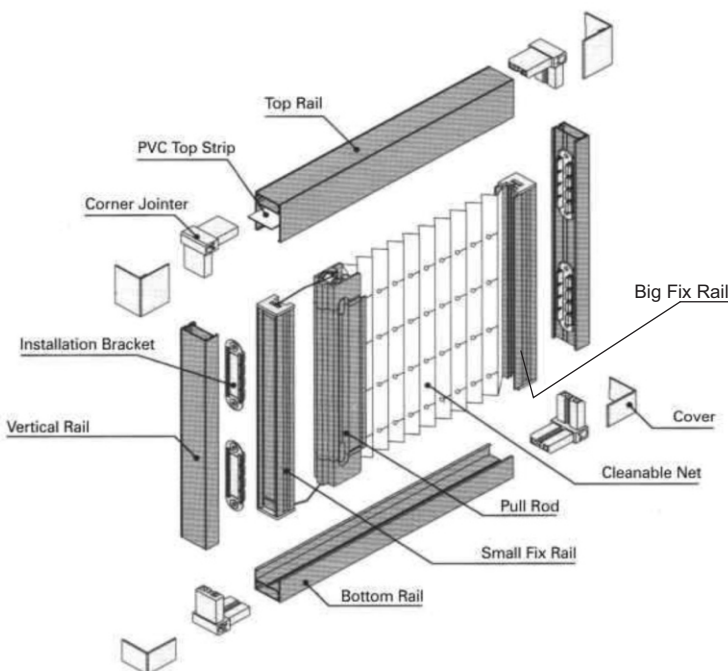

Characteristics of Roller Insect Screen

26 MM PLEATED MESH

26 mm Pleated Mesh is a pleated design from Taiwan which can take high wind pressure. The retractable system with wider openings option allows maximum visibility & fresh air. These Fly Screens are ideal for tilt & turn windows , casement windows & doors. and also for large opening bifold doors.

Advantage of Zig Zag Easy-to-Clean System

PREMIUM DETACHABLE PLEATED MESH

Premium Detachable is a pleated design from Taiwan with user friendly feature at the bottom for easy access. The retractable system with wider opening option allows maximum visibility & fresh air. These fly Screens are ideal for large Balconies, Verandas, French doors & bifold doors.

Advantage of Zig Zag Easy-to-Clean System

BARRIER FREE MESH DOOR

Barrier free is a pleated from Taiwan with user friendly feature at the bottom for easy access. The retractable system with wider opening option allows maximum visibility & fresh air. These fly Screens are ideal for large Balconies, Verandas, French doors & bifold doors.