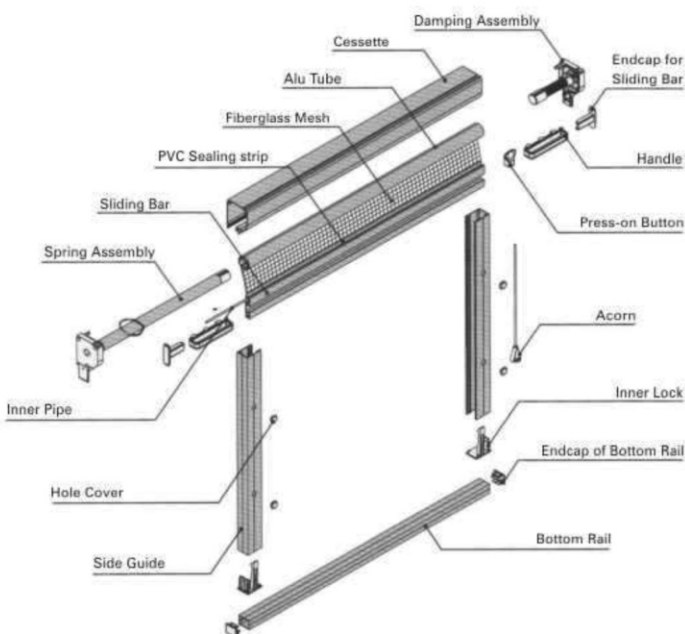

Bronze

BRONZE SCREEN

ROLLER INSECT SCREEN

Roller screen is made of spring loaded mechanism with one touch releasing feature and with anti bump break system
The mesh used in roller system is of fiber glass
Washable , fire retardent & lead free.

Characteristics of Roller Insect Screen

26 MM PLEATED MESH

26 mm Pleated Mesh is a pleated design from Taiwan which can take high wind pressure. The retractable system with wider openings option allows maximum visibility & fresh air. These Fly Screens are ideal for tilt & turn windows , casement windows & doors. and also for large opening bifold doors.

Advantage of Zig Zag Easy-to-Clean System

PREMIUM DETACHABLE PLEATED MESH

Premium Detachable is a pleated design from Taiwan with user friendly feature at the bottom for easy access. The retractable system with wider opening option allows maximum visibility & fresh air. These fly Screens are ideal for large Balconies, Verandas, French doors & bifold doors.