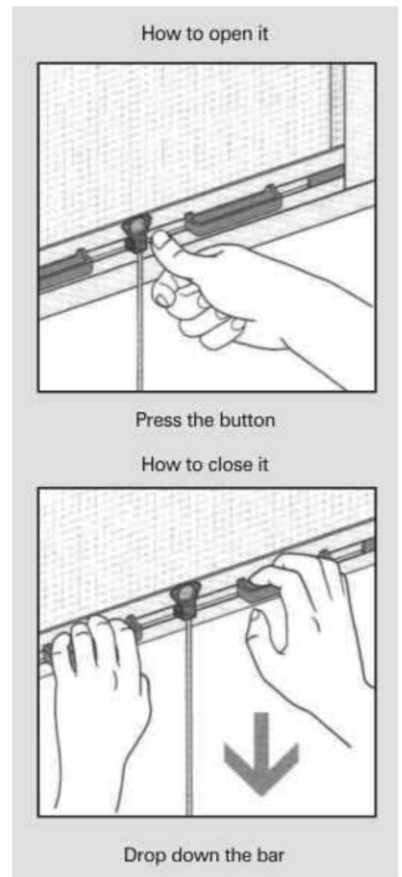

Characteristics of Roller Insect Screen

26 MM PLEATED MESH

26 mm Pleated Mesh is a pleated design from Taiwan which can take high wind pressure. The retractable system with wider openings option allows maximum visibility & fresh air. These Fly Screens are ideal for tilt & turn windows , casement windows & doors. and also for large opening bifold doors.